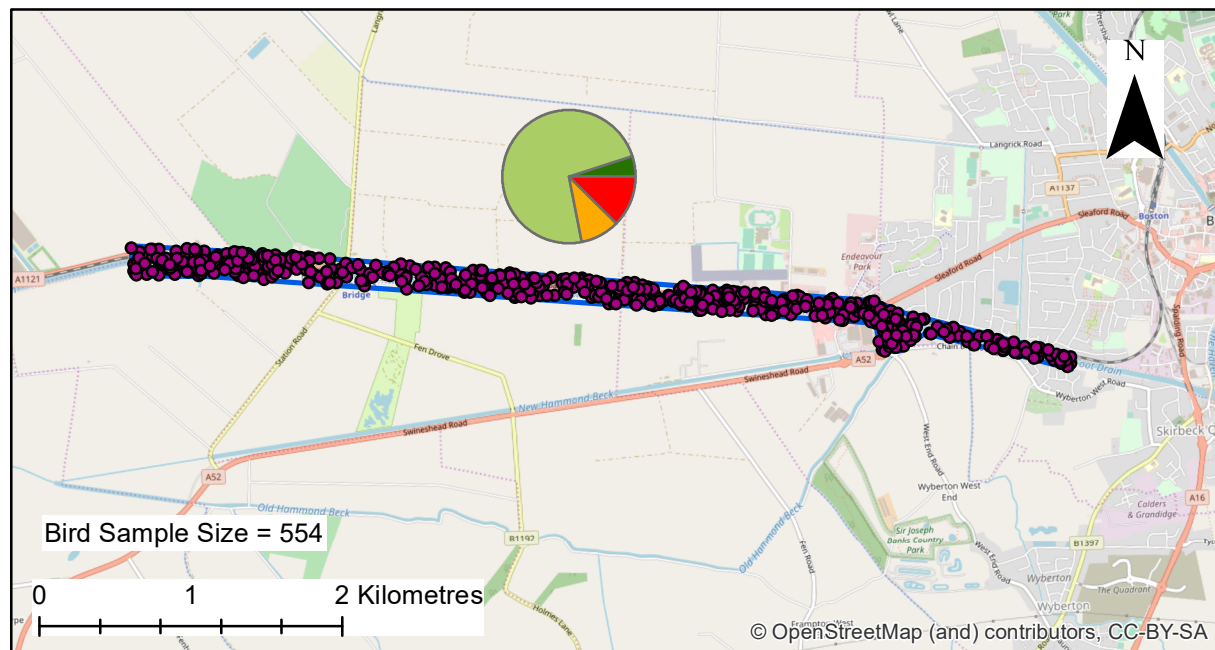

2008

2009

2010

2011

2012

Legend

- WeBS Sites
- Bird Density
- Divers
- Ducks, Geese and Swans
- Gulls and Terns
- Waders

Notes

Please note that the locations of the individual bird density dots are randomly plotted and do not represent the precise location within the WeBS site of where they were recorded.

P0	May'19	For review	MP	MV	GB
REV	DATE	DESCRIPTION	BY	CHK	APP