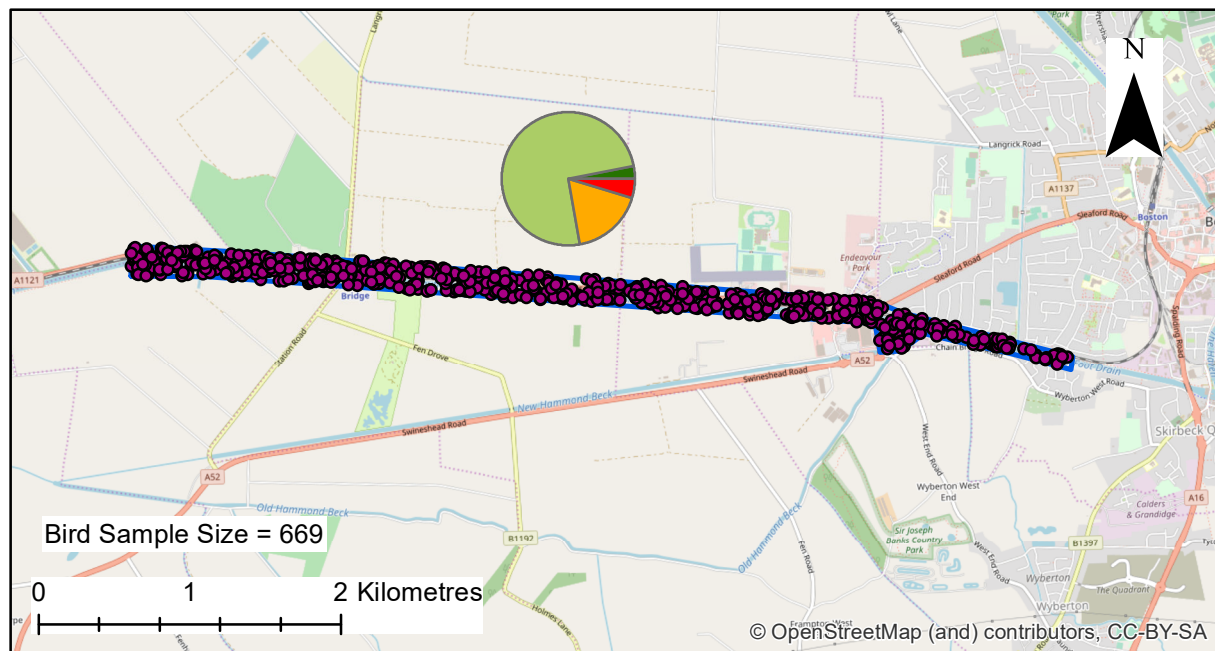

2008

2009

2010

2011

2012

Legend

- WeBS Sites
- Bird Density
- Divers
- Ducks, Geese and Swans
- Gulls and Terns
- Waders

Notes

Please note that the locations of the individual bird density dots are randomly plotted and do not represent the precise location within the WeBS site of where they were recorded.

P0	May'19	For review	MP	MV	GB
REV	DATE	DESCRIPTION	BY	CHK	APP