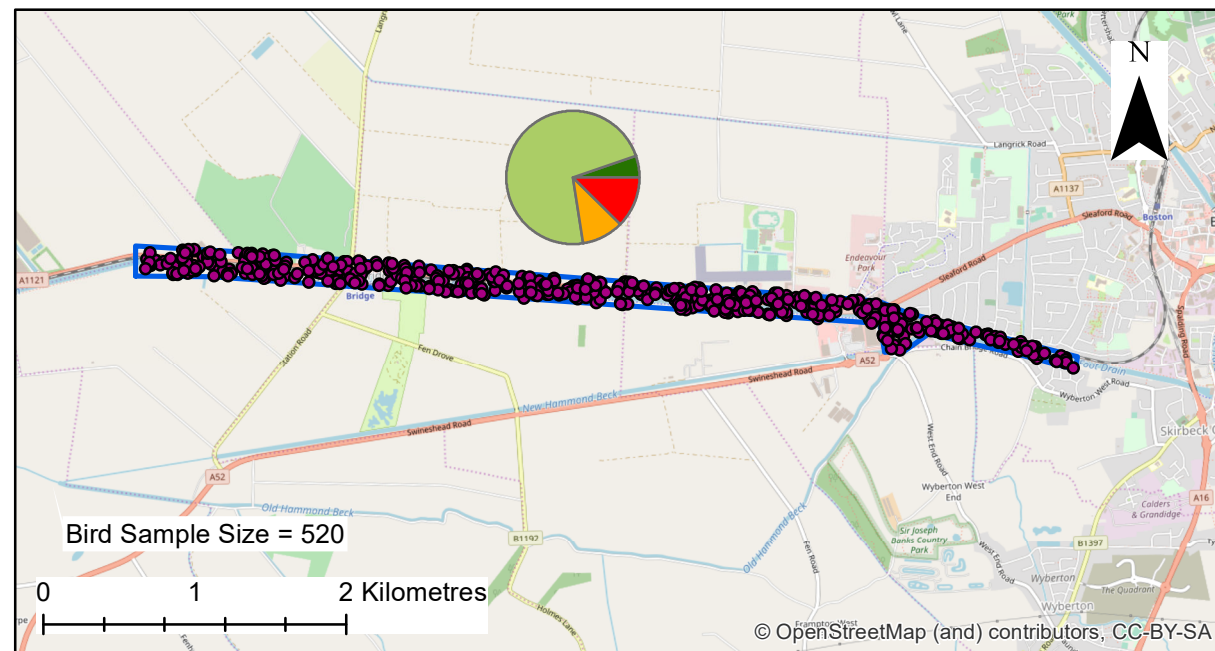

2008

2009

2010

2011

2012

Legend

- WeBS Sites
- Bird Density
- Divers
- Ducks, Geese and Swans
- Gulls and Terns
- Waders

Notes

Please note that the locations of the individual bird density dots are randomly plotted and do not represent the precise location within the WeBS site of where they were recorded.

P0	May'19	For review	MP	MV	GB
REV	DATE	DESCRIPTION	BY	CHK	APP