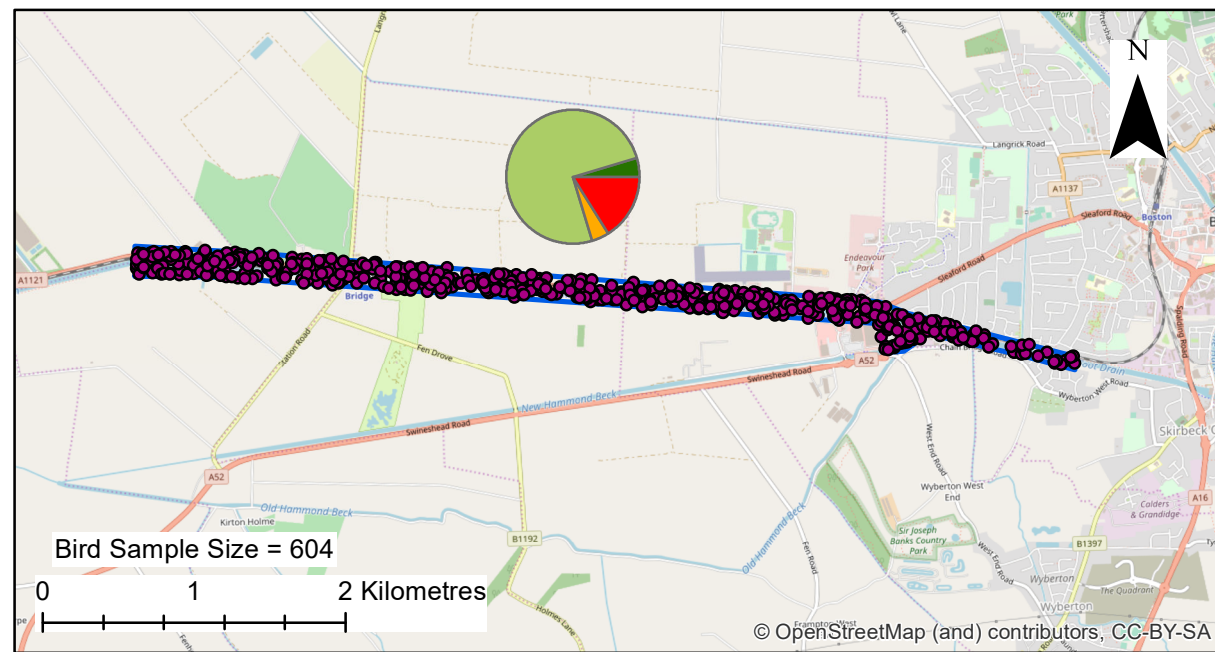

2008

2009

2010

2011

2012

Legend

- WeBS Sites
- Bird Density
- Divers
- Ducks, Geese and Swans
- Gulls and Terns
- Waders

Notes

Please note that the locations of the individual bird density dots are randomly plotted and do not represent the precise location within the WeBS site of where they were recorded.

P0	May'19	For review	MP	MV	GB
REV	DATE	DESCRIPTION	BY	CHK	APP